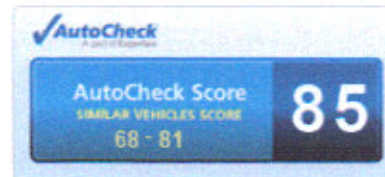

#### OdometerCheck

Your vehicle checks out!  
Last Reported Odometer Reading:  
120,546

#### This vehicle's AutoCheck Score

The AutoCheck Score is a summary of your vehicle's history. It lets you compare similar vehicles with ease.